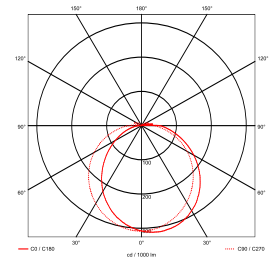

Light Data

Lumens per Watt	100lm/W
Light Source	LED
CRI	80
Distribution	120°

Amenity Wall Pack V414901 - V414904

Product Variants

Product Code	Description	System Power (W)	Lumens (lm)	CCT (K)	Length mm	Width mm	Height mm
V414901	Black Body	30W	3000-3050	3CCT	309	275	117
V414902	Black Body with Photocell	30W	3000-3050	3CCT	309	275	117
V414903	Grey Body	30W	3000-3050	3CCT	309	275	117
V414904	Grey Body with Photocell	30W	3000-3050	3CCT	309	275	117