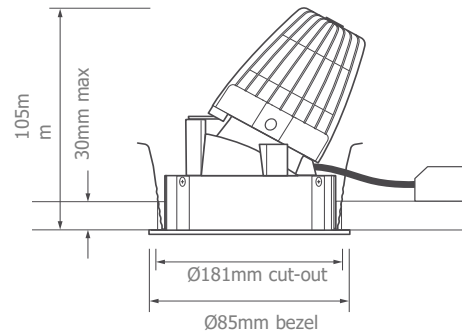

Light Data

Lumens per Watt	56-87lm/W
Light Source	LED
CRI	80/90
Distribution	40° as standard (20° option available)

Product Variants

Product Code	System Power (W)	System efficacy (lm/W)	Lumens (lm)	CCT (K)	Maximum Operating Temp	Power Factor
MGGEN131-001	8.2	56.9	464	2700	+35	0.91
MGGEN131-002	6.2	82.4	508	3000	+35	0.97
MGGEN131-003	6.2	87	537	4000	+35	0.97
MGGEN131-004	10.1	64.1	645	2700	+25	0.88
MGGEN131-005	8.2	80.4	658	3000	+25	0.50
MGGEN131-006	8.2	84.9	695	4000	+25	0.50

Plaster in bezel version
(cut out Ø81mm)

White Soft light baffle

Tiltable