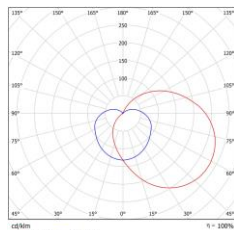

LOUVRE

MG Lites, 4 Denaby Lane Industrial Estate, Coalpit Road, Denaby, Doncaster, South Yorkshire, DN12 4LH