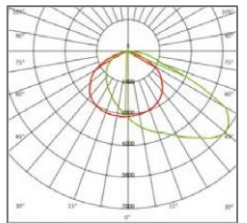

Type 1

Type 2

Type 3

Light Data

Lumens per Watt	125-135lm/W
Light Source	LED
CRI	80
Distribution	15°, 30°, 60°, 90° and Asymmetric Type 1, 2 or 3 options

MGC Flood Light

V415101 - V415112

Product Variants