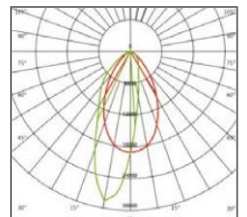

MGC Flood Light

V415101 - V415112

Description

The MGC Flood light is a range of IP66 rated, efficient and durable luminaires.

Environment

Outdoor

Installation

Designed to be wall or pole mounted

Application

For large open areas, car parks, garages, walkways and other similar applications.

5YR Warranty	IP66 Protection	50,000hrs Lifetime

General Data

Voltage	AC220-240V 50-60Hz
Power Factor	>0.9
Light Source	LED
CCT	4000K or 6000K
LED Lifetime	50,000hrs
Operating temp	-30°C to 50°C
Materials	Aluminium alloy body in black, tempered glass diffuser

Type 2

Light Data

Lumens per Watt	125-135lm/W
Light Source	LED
CRI	80
Distribution	15°, 30°, 60°, 90° and Asymmetric Type 1, 2 or 3 options