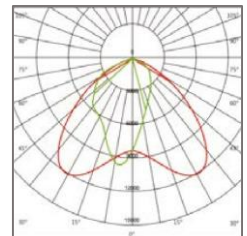

MGC Flood Light

V415101 - V415112

Description

The MGC Flood light is a range of IP66 rated, efficient and durable luminaires.

Environment

Outdoor

Installation

Designed to be wall or pole mounted

Application

For large open areas, car parks, garages, walkways and other similar applications.

5YR Warranty	IP66 Protection	50,000hrs Lifetime

General Data

Voltage	AC220-240V 50-60Hz
Power Factor	>0.9
Light Source	LED
CCT	4000K or 6000K
LED Lifetime	50,000hrs
Operating temp	-30°C to 50°C
Materials	Aluminium alloy body in black, tempered glass diffuser

Type 1

Light Data

Lumens per Watt	125-135lm/W
Light Source	LED
CRI	80
Distribution	15°, 30°, 60°, 90° and Asymmetric Type 1, 2 or 3 options