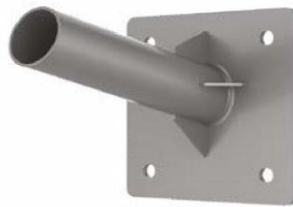

MGSL Street Light

V415901-V415904

Product Variants

Product Code	System Power (W)	Lumens (lm)	CCT (K)	Length (mm)	Width (mm)	Height (mm)
V415901	30W	3600	3500K	478	166	141
V415902	50W	5800	3500K	478	166	141
V415903	90W	12150	3500K	507	203	87
V415904	150W	19500	3500K	507	203	87

Options

OPTION	CODE
DSI Digital Dimming	/DD
DALI dimming	/DL
Photocell	/PC

Accessories

ACCESSORY	CODE
Photocell blanking cap	AV415901
10amp photocell nema head	AV415902
60mm flat wall mounting bracket	AV415903
60mm twin T shape mounting bracket	AV415904
60mm corner wall mounting bracket	AV415905
60mm L shape pole extension bracket	AV415906

AV415903