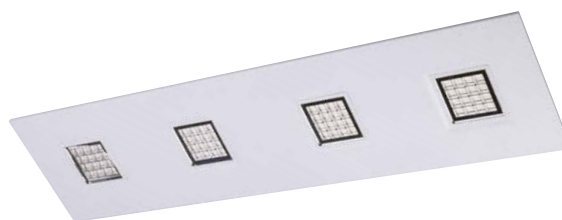

E4 Panel

V45501 - V45510

Product Variants

Product Code	System Power (W)	Lumens (lm)	CCT (K)	Length mm	Width mm	Height mm
V45501	25W	3100	4000	595	595	150
V45502	25W	3430	4000	595	595	150
V45503	38W	4600	4000	595	595	150
V45504	38W	4830	4000	595	595	150
V45505	25W	3100	4000	1195	295	115
V45506	25W	3430	4000	1195	295	115
V45507	38W	4700	4000	1195	295	115
V45508	38W	4900	4000	1195	295	115
V45509	53W	6360	4000	1195	595	115
V45510	53W	6850	4000	1195	595	115

Options

OPTION	CODE
1-10V Dimming	/D
DALI Dimming	/DL
DSI Digital Dimming	/DD
Trailing Edge Dimming	/TD
3 Hour Emergency	/M3
3 Hour Emergency Self Test	/ST