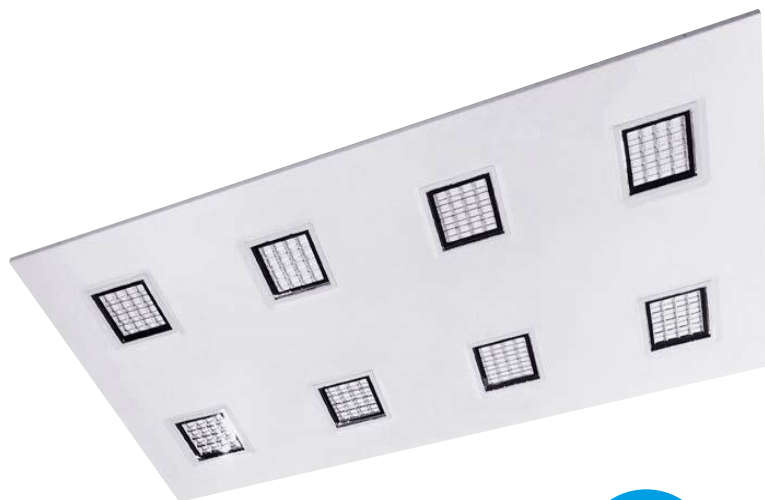

### Description

The E4 LED panel offers a modern alternative to the standard LED panel, ideal for reception areas, meeting rooms and offices

### Installation

Designed to be fitted in standard 15mm or 24mm ceiling grid